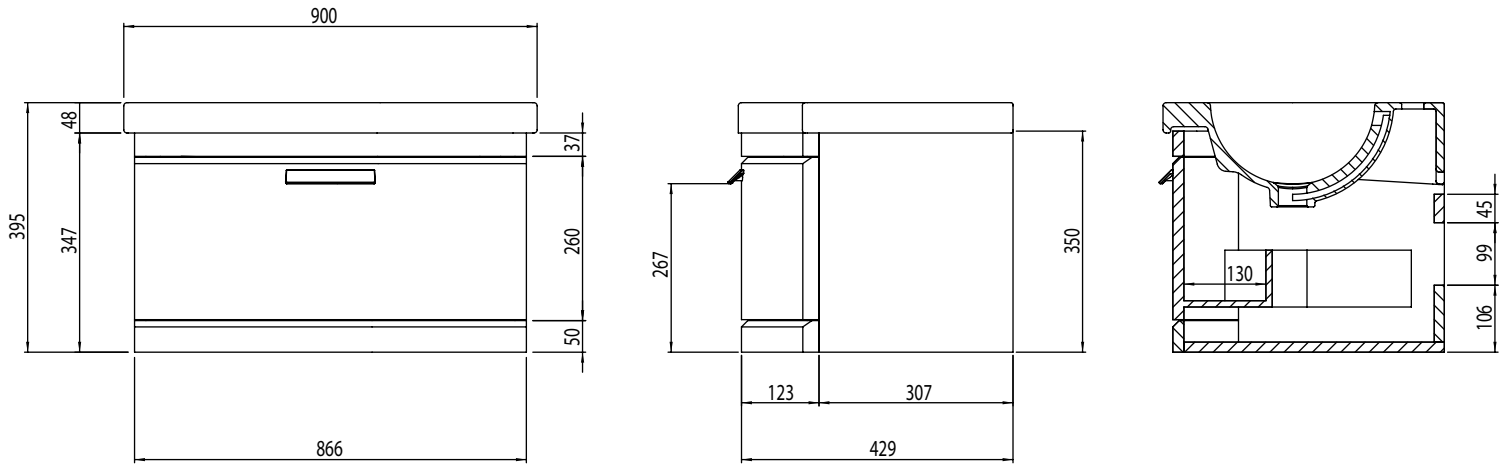

## TEMPO 900mm Wall Mounted Unit

Whats in the box: 1x TE900Wx + Fixings

**TAVISTOCK**  
inspiring bathrooms

\*Reference basin TDS for further info

Diagrams not to scale  
All dimensions in mm  
tolerance of +/-5mm

### Materials

Carcass: 16mm Painted MDF

Fascia Components: 18mm Painted MDF

\*\*Dimensions are subject to change, customers are advised to measure actual product before commencing installation.

\*\*\*Fixing point dimensions are for guidance only/the positions of wall fixing must be checked when product is received.

### Extra Dimensions

Internal Drawer Depth - Front to Back:	290mm
Internal Drawer Height:	80mm
Internal Drawer Width:	380mm
Drawer Cut Out (W&D):	155mm x 220mm