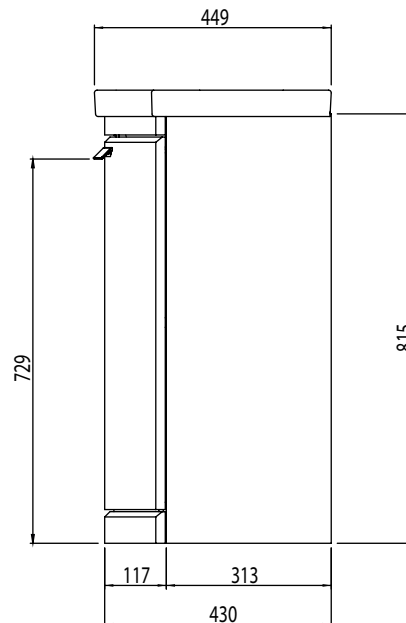

Technical Data Sheet

TEMPO 650mm Floor Mounted Unit

Whats in the box: 1x TE650Fx + Fixings

TAVISTOCK
inspiring bathrooms

*Reference basin TDS for further info

Diagrams not to scale
All dimensions in mm
tolerance of +/-5mm

Materials

Carcass: 16mm Painted MDF

Fascia Components: 18mm Painted MDF

**Dimensions are subject to change, customers are advised to measure actual product before commencing installation.

***Fixing point dimensions are for guidance only/the positions of wall fixing must be checked when product is received.

Extra Dimensions

Q: How big is the plumbing void?

A: 50mm.

Q: Are the handles fitted?

A: No, handles need fitting.

Q: Can I use different handles?

A: Yes, other handles can be installed by the fitter.

Q: Are the hinges soft close?

Q: Is the shelf removable?

A: Yes, the shelf is removable.

Q: What is the shelf capacity?

A: Shelf max depth: 345.5mm.

Q: How many shelves are there?

A: There is one shelf and a base within the unit.

Q: Is the shelf adjustable?