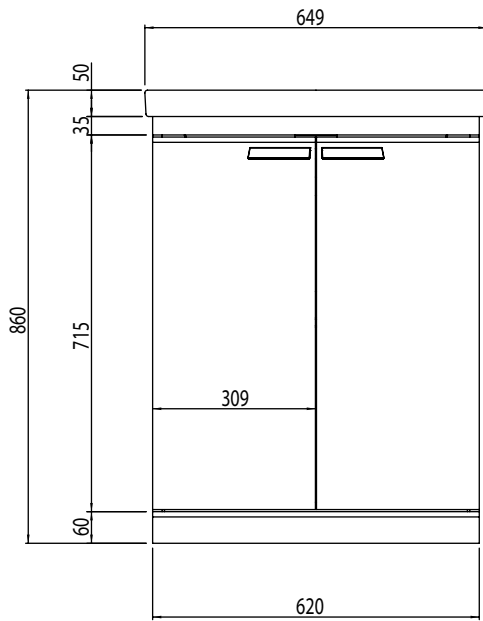

Technical Data Sheet

TEMPO 650mm Floor Mounted Unit

Whats in the box: 1x TE650Fx + Fixings

TAVISTOCK
inspiring bathrooms

*Reference basin TDS for further info

Diagrams not to scale
All dimensions in mm
tolerance of +/-5mm

Materials

Carcass: 16mm Painted MDF

Fascia Components: 18mm Painted MDF

**Dimensions are subject to change, customers are advised to measure actual product before commencing installation.

***Fixing point dimensions are for guidance only/the positions of wall fixing must be checked when product is received.

A: The hinges are both soft close and quick release.

Q: How deep is the unit with door open?

A: Approx depth with 90° hinge 740mm.

Q: Can the doors be adjusted?

A: The door can be adjusted as detailed in the supplied instructions

Q: Is the shelf removable?

A: Yes, the shelf is removable.

Q: What is the shelf capacity?

A: Shelf max depth: 345.5mm.

Q: How many shelves are there?

A: There is one shelf and a base within the unit.

Q: Is the shelf adjustable?