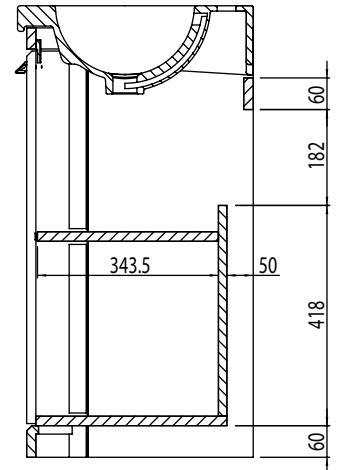

Technical Data Sheet

TEMPO 650mm Floor Mounted Unit

Whats in the box: 1x TE650Fx + Fixings

TAVISTOCK
inspiring bathrooms

*Reference basin TDS for further info

Diagrams not to scale
All dimensions in mm
tolerance of +/-5mm

Materials

Carcass: 16mm Painted MDF

Fascia Components: 18mm Painted MDF

**Dimensions are subject to change, customers are advised to measure actual product before commencing installation.

***Fixing point dimensions are for guidance only/the positions of wall fixing must be checked when product is received.

Extra Dimensions

Q: How big is the plumbing void?

A: 50mm.

Q: Are the handles fitted?

A: No, handles need fitting.

Q: Can I use different handles?

A: Yes, other handles can be installed by the fitter.

Q: Are the hinges soft close?

Q: Is the shelf removable?

A: Yes, the shelf is removable.

Q: What is the shelf capacity?

A: Shelf max depth: 345.5mm.

Q: How many shelves are there?

A: There is one shelf and a base within the unit.

Q: Is the shelf adjustable?