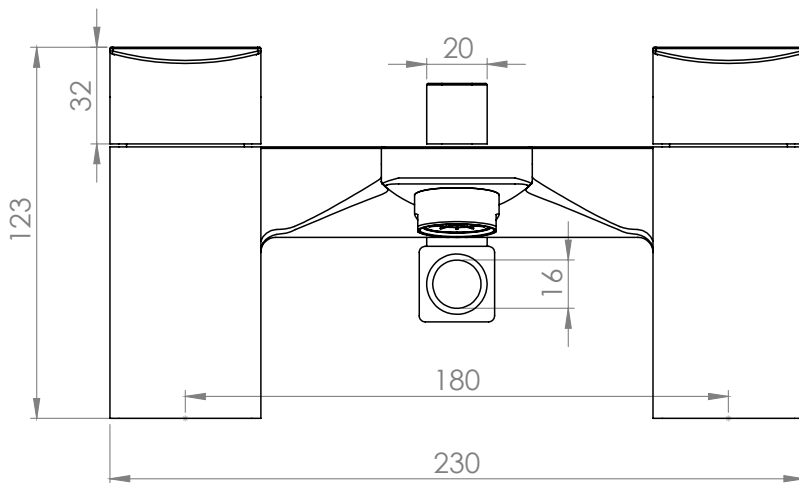

Dimensions - TSN61

Diagrams not to scale. All dimensions in mm (tolerance of +/-5mm)

*Dimensions are subject to change, customers are advised to measure actual product before commencing installation.

FAQs

Dimensions - TSN32

Diagrams not to scale. All dimensions in mm (tolerance of +/-5mm)

*Dimensions are subject to change, customers are advised to measure actual product before commencing installation.

FAQs

Does the tap come fitted with an aerator? Yes.

What size plumbing fittings are needed for the threaded legs? This product will work with standard 3/4" plumbing fittings.

Technical Data Sheet

Siren Bath Shower Mixer - TSN42

Dimensions - TSN42

Diagrams not to scale. All dimensions in mm (tolerance of +/-5mm)

*Dimensions are subject to change, customers are advised to measure actual product before commencing installation.

FAQs