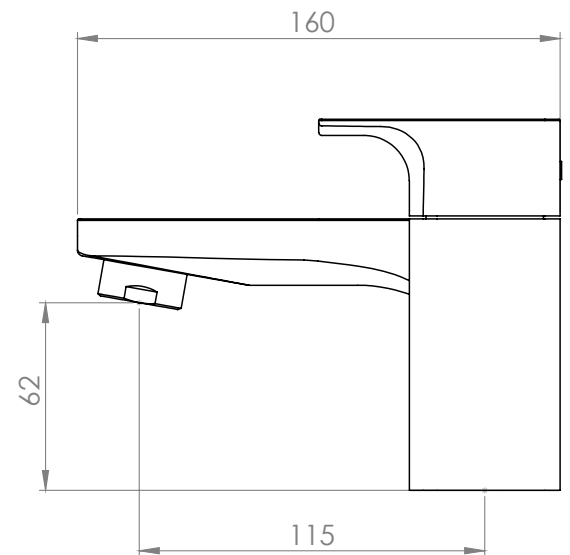

Dimensions - TSN61

Diagrams not to scale. All dimensions in mm (tolerance of +/-5mm)

*Dimensions are subject to change, customers are advised to measure actual product before commencing installation.

FAQs

Dimensions - TSN32

Diagrams not to scale. All dimensions in mm (tolerance of +/-5mm)

*Dimensions are subject to change, customers are advised to measure actual product before commencing installation.

FAQs

Does the tap come fitted with an aerator? Yes.

What size plumbing fittings are needed for the threaded legs? This product will work with standard 3/4" plumbing fittings.

Technical Data Sheet

Siren Bath Shower Mixer - TSN42

Dimensions - TSN42

Diagrams not to scale. All dimensions in mm (tolerance of +/-5mm)

*Dimensions are subject to change, customers are advised to measure actual product before commencing installation.

FAQs