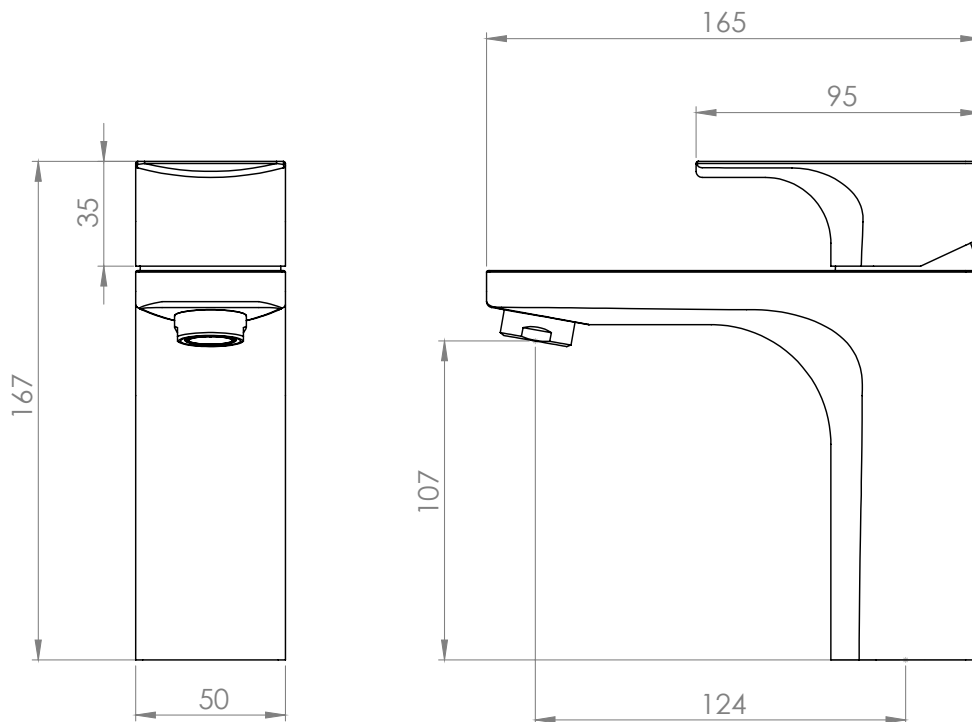

Technical Data Sheet

Siren Basin Mixer - TSN12

TAVISTOCK
inspiring bathrooms

No.	Description	Code	Fixings Included
1	Siren Basin Mixer	TSN12	YES

Min Pressure:	0.3bar
0.1bar	6.4 litres / min
0.3bar	7.6 litres / min
0.4bar	9.3 litres/min
0.5bar	10.6 litres / min
1bar	15.1 litres / min
2bar	21.5 litres / min
3bar	26.6 litres / min

Dimensions - TSN12

Diagrams not to scale. All dimensions in mm (tolerance of +/-5mm)

*Dimensions are subject to change, customers are advised to measure actual product before commencing installation.

FAQs

What is the size of the tap tail connection? The tap tails have a standard 1/2" BSP fixing.

What bore is the tap tail? The tails have a 10mm internal bore.

What length are the tap tails? The tails are 300mm in length.

Dimensions - TSN32

Diagrams not to scale. All dimensions in mm (tolerance of +/-5mm)

*Dimensions are subject to change, customers are advised to measure actual product before commencing installation.

FAQs