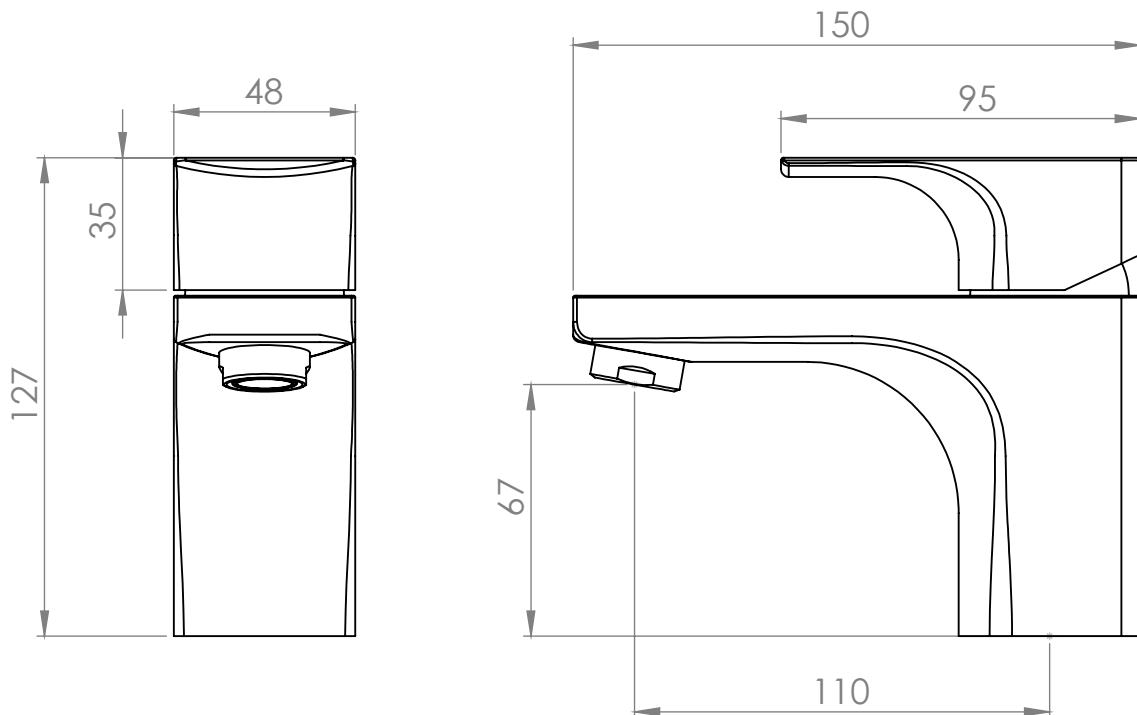

What is the size of the tap tail connection? The tap tails have a standard 1/2" BSP fixing.

What bore is the tap tail? The tails have a 10mm internal bore.

What length are the tap tails? The tails are 300mm in length.

Does the tap come fitted with an aerator? Yes.

Technical Data Sheet

Siren Mini Basin Mixer - TSN61

No.	Description	Code	Fixings Included
1	Siren Mini Basin Mixer	TSN61	YES

Min Pressure:	0.3bar
0.1bar	6.8 litres / min
0.3bar	8.2 litres / min
0.4bar	9.6 litres/min
0.5bar	10.9 litres / min
1bar	15.6 litres / min
2bar	22.8 litres / min
3bar	27.6 litres / min

Dimensions - TSN61

Diagrams not to scale. All dimensions in mm (tolerance of +/-5mm)

*Dimensions are subject to change, customers are advised to measure actual product before commencing installation.

FAQs