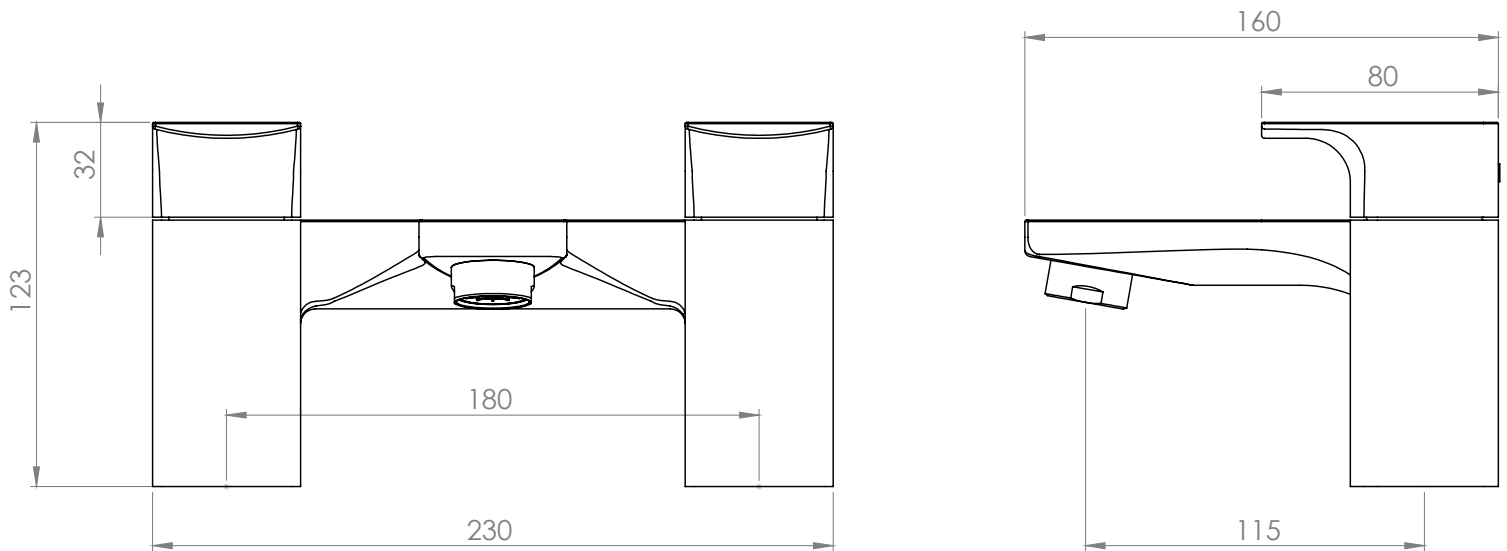

Dimensions - TSN61

Diagrams not to scale. All dimensions in mm (tolerance of +/-5mm)

*Dimensions are subject to change, customers are advised to measure actual product before commencing installation.

FAQs

What is the size of the tap tail connection? The tap tails have a standard 1/2" BSP fixing.

What bore is the tap tail? The tails have a 10mm internal bore.

What length are the tap tails? The tails are 300mm in length.

Dimensions - TSN32

Diagrams not to scale. All dimensions in mm (tolerance of +/-5mm)

*Dimensions are subject to change, customers are advised to measure actual product before commencing installation.

FAQs

Dimensions - TSN42

Diagrams not to scale. All dimensions in mm (tolerance of +/-5mm)

*Dimensions are subject to change, customers are advised to measure actual product before commencing installation.

FAQs