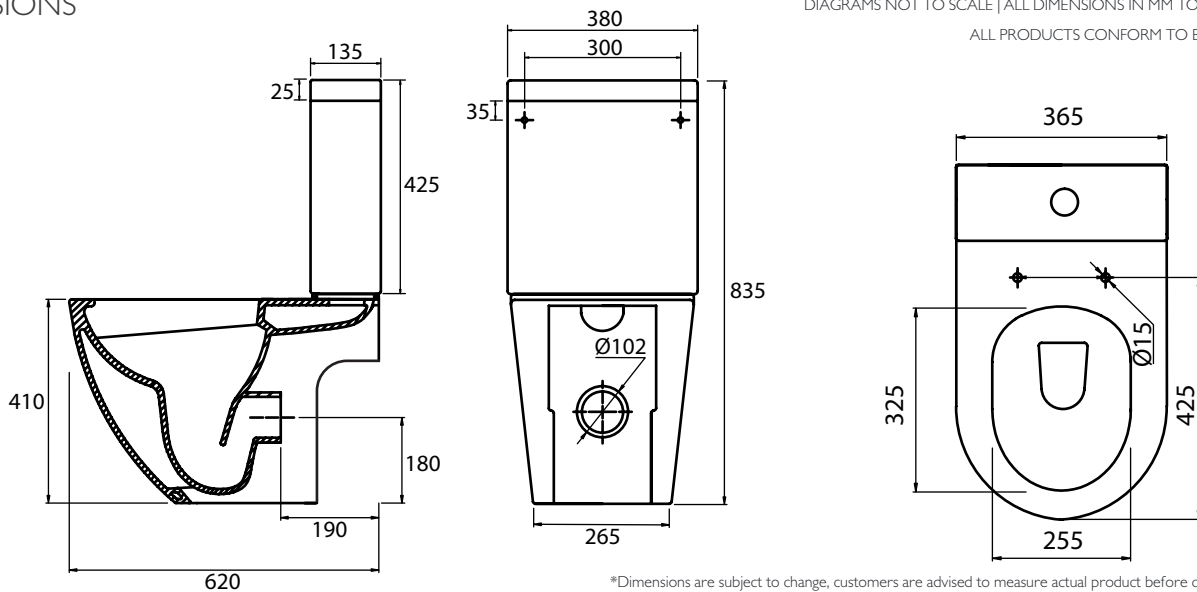

TECHNICAL DATA SHEET

Orbit Close Coupled Open Back WC

TAVISTOCK

NO.	Description	Product Code	Fixings included	Gross Weight
1	Close Coupled Cistern	C250S	YES	14.3KG
2	Soft Close Toilet Seat	TS250S	YES	2KG
3	Rimless Open BackWC	P255S	YES	29KG

Floor Fixings

- 1. 2x Nylon Floor Bracket
- 2. 4x Stainless Steel Screws
- 3. 2x Nylon Screw Plugs
- 4. 2x Nylon Screw Collars
- 5. 2x Nylon Collar Caps (Metalic Finish)

Spare Code: SP14211

DIMENSIONS

*Dimensions are subject to change, customers are advised to measure actual product before commencing installation.

**Fixing point dimensions are for guidance only. The positions of fixings must be checked when product is received.

FAQs

Q - Where is the inlet valve?
A - Bottom inlet, back left of the pan.

Q - What is the flush volume?
A - 4.5/3L

Q - Can this pan be used with a side connection outlet pipe?
A - No

Q - Are there any other compatible seats?
A - No

Q - Rim type?
A - Rimless.

Key Dimensions Descriptions	Key Dimensions (mm)
Front to Back Footprint	390mm
Left to Right Footprint	265mm
Bowl Front to Back	325mm
Bowl Left to Right	255mm
Pan Height (+Cistern)	410mm (835mm)
Pan Overall Front to Back	620mm
Centre Waste Outlet to Floor	180mm
Width of Void	170mm
Is there a Ceramic Brace Bar	No
Distance from Spigot to back of Pan	190mm