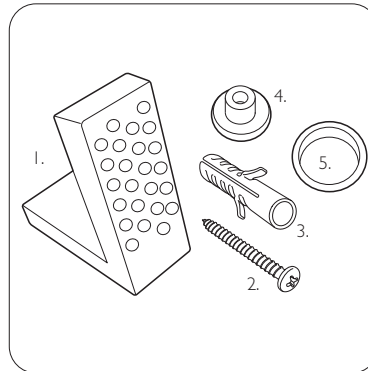

TECHNICAL DATA SHEET

Orbit Close Coupled Open Back WC

TAVISTOCK

NO.	Description	Product Code	Fixings included	Gross Weight
1	Close Coupled Cistern	C250S	YES	14.3KG
2	Soft Close Toilet Seat	TS250S	YES	2KG
3	Rimless Open BackWC	P255S	YES	29KG

Floor Fixings

- 1. 2x Nylon Floor Bracket
- 2. 4x Stainless Steel Screws
- 3. 2x Nylon Screw Plugs
- 4. 2x Nylon Screw Collars
- 5. 2x Nylon Collar Caps (Metalic Finish)

Spare Code: SP14211

DIMENSIONS

*Dimensions are subject to change, customers are advised to measure actual product before commencing installation.

**Fixing point dimensions are for guidance only. The positions of fixings must be checked when product is received.

FAQs

Q - Where is the inlet valve?
A - Bottom inlet, back left of the pan.

Q - What is the flush volume?
A - 4.5/3L

Q - Can this pan be used with a side connection outlet pipe?
A - No

Q - Are there any other compatible seats?
A - No

Q - Rim type?
A - Rimless.

Key Dimensions Descriptions	Key Dimensions (mm)
Front to Back Footprint	390mm
Left to Right Footprint	265mm
Bowl Front to Back	325mm
Bowl Left to Right	255mm
Pan Height (+Cistern)	410mm (835mm)
Pan Overall Front to Back	620mm
Centre Waste Outlet to Floor	180mm
Width of Void	170mm
Is there a Ceramic Brace Bar	No
Distance from Spigot to back of Pan	190mm