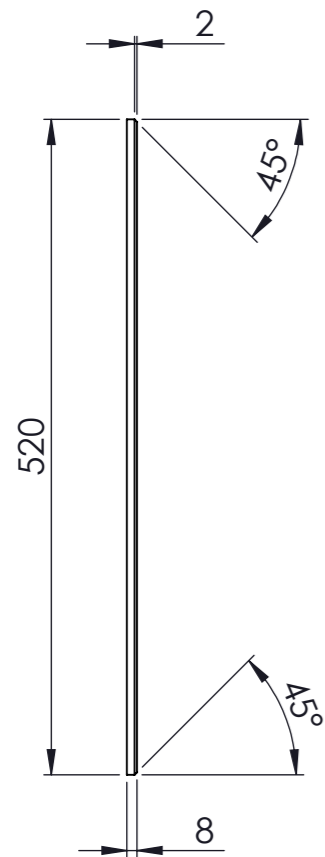

ROPER RHODES

Design © Roper Rhodes Ltd

Copyright / design right owned by Roper Rhodes Ltd. In the event of this being infringed Roper Rhodes Ltd will take any necessary legal action to protect it.

Revision: 30 November 2011

Created: 30 November 2011

Sheet 3 of 4

Title: Meridian 1700 Plain Panel - MPP3W

Material: MDF (8mm thick)

Finish: Painted High Gloss White (to match DEC-PTG-WHT.03)

Dimensions: mm

Drawn by: Nick Hunter

Scale: 1:6

A3