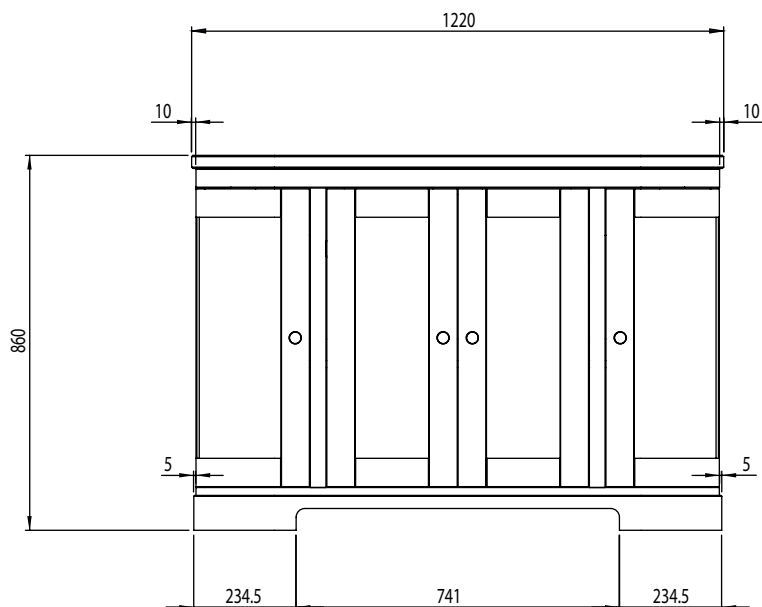

Technical Data Sheet

LANSDOWN 1200mm Curved Unit

Whats in the box: 1x LAN1200C+ Handles/ Fixings

TAVISTOCK
inspiring bathrooms

*Reference basin and worktop TDS for further info

Diagrams not to scale
All dimensions in mm
tolerance of +/-5mm

Materials

Carcass: 45mm Painted Pine & 15/18/27mm Painted MDF
Fascia Components: 21mm Painted MDF & 21mm Painted Pine

**Dimensions are subject to change, customers are advised to measure actual product before commencing installation.

***Fixing point dimensions are for guidance only/the positions of wall fixing must be checked when product is received.

FAQs

- | | |
|--|---|
| Q: How big is the plumbing void? | A: 50mm. |
| Q: Are the handles fitted? | A: No, handles need fixing. |
| Q: How far apart are the hole centres for the handles? | A: N/A, all handles are knobs. |
| Q: Are the hinges soft close? | A: The hinges are both soft close and quick release. |
| Q: How deep is the unit with door open? | A: Approx. 790mm at 90°. |
| Q: Can the doors be adjusted? | A: The doors can be adjusted as detailed in the supplied instructions. |
| Q: Is the shelf removable? | A: The shelf in the centre is removable however, both shelves on the sides are permanently fixed. |
| Q: What is the shelf capacity? | A: Shelf max depth: 412mm. |
| Q: How many shelves are there? | A: There is one shelf and a base within the unit. |
| Q: Is the shelf adjustable? | A: No, all shelves are not adjustable. |
| Q: What is the interior finish of the unit? | A: The unit interior is the same finish as the exterior. |