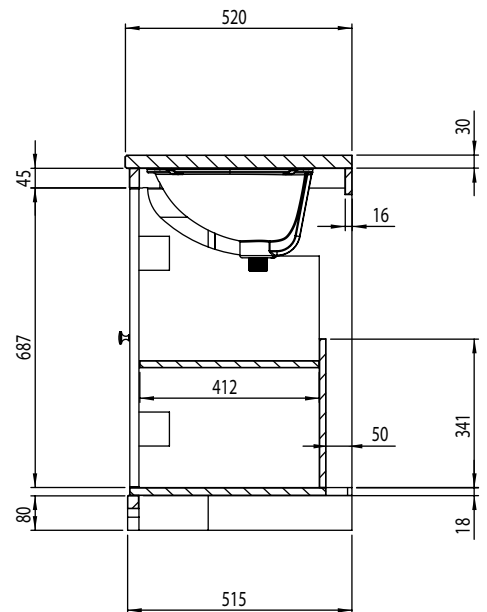

Technical Data Sheet

LANSDOWN 1200mm Curved Unit

Whats in the box: 1x LAN1200C+ Handles/ Fixings

TAVISTOCK
inspiring bathrooms

*Reference basin and worktop TDS for further info

Diagrams not to scale
All dimensions in mm
tolerance of +/-5mm

Materials

Carcass: 45mm Painted Pine & 15/18/27mm Painted MDF
Fascia Components: 21mm Painted MDF & 21mm Painted Pine

**Dimensions are subject to change, customers are advised to measure actual product before commencing installation.

***Fixing point dimensions are for guidance only/the positions of wall fixing must be checked when product is received.

FAQs

- | | |
|--|---|
| Q: How big is the plumbing void? | A: 50mm. |
| Q: Are the handles fitted? | A: No, handles need fixing. |
| Q: How far apart are the hole centres for the handles? | A: N/A, all handles are knobs. |
| Q: Are the hinges soft close? | A: The hinges are both soft close and quick release. |
| Q: How deep is the unit with door open? | A: Approx. 790mm at 90°. |
| Q: Can the doors be adjusted? | A: The doors can be adjusted as detailed in the supplied instructions. |
| Q: Is the shelf removable? | A: The shelf in the centre is removable however, both shelves on the sides are permanently fixed. |
| Q: What is the shelf capacity? | A: Shelf max depth: 412mm. |
| Q: How many shelves are there? | A: There is one shelf and a base within the unit. |
| Q: Is the shelf adjustable? | A: No, all shelves are not adjustable. |
| Q: What is the interior finish of the unit? | A: The unit interior is the same finish as the exterior. |