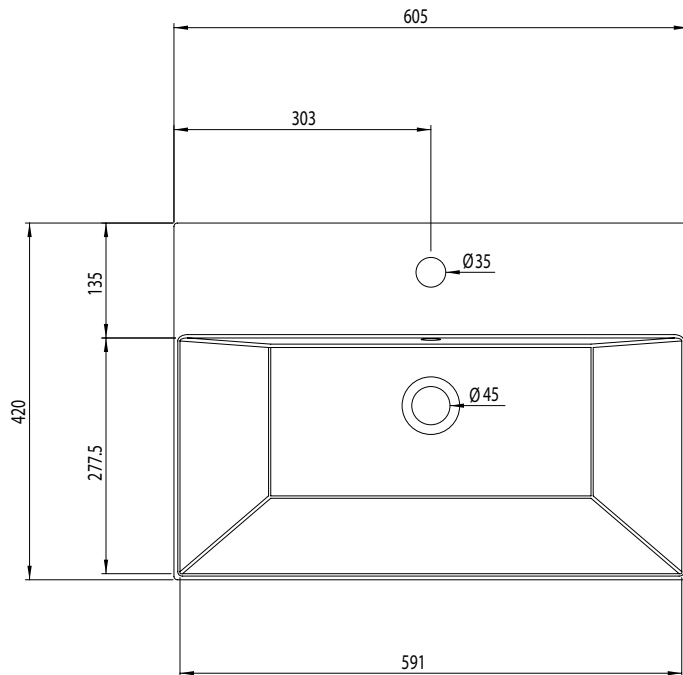

Technical Data Sheet

FORUM 600mm Ceramic Basin

Whats in the box: 1x FR60C

TAVISTOCK
inspiring bathrooms

Diagrams not to scale
All dimensions in mm
tolerance of +/-5mm

Materials

Basin: Ceramic

*Dimensions are subject to change, customers are advised to measure actual product before commencing installation.

FAQs

Q: What is the maximum water depth of the basin?

A: 65mm up to the overflow.

Q: What is the distance of the wall fixings?

A: The distance is approx 138mm from the centre.

Q: Whats is the width of the Tapledge?

A: The Tapledge is 135mm wide.

Q: What is the distance from the Taphole centre to Basin Waste?

A: 157mm