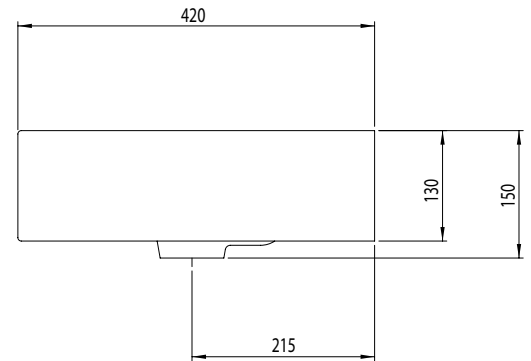

Technical Data Sheet

FORUM 600mm Ceramic Basin

Whats in the box: 1x FR60C

TAVISTOCK
inspiring bathrooms

Diagrams not to scale
All dimensions in mm
tolerance of +/-5mm

Materials

Basin: Ceramic

*Dimensions are subject to change, customers are advised to measure actual product before commencing installation.

FAQs

Q: What is the maximum water depth of the basin?

A: 65mm up to the overflow.

Q: What is the distance of the wall fixings?

A: The distance is approx 138mm from the centre.

Q: Whats is the width of the Tapledge?

A: The Tapledge is 135mm wide.

Q: What is the distance from the Taphole centre to Basin Waste?

A: 157mm