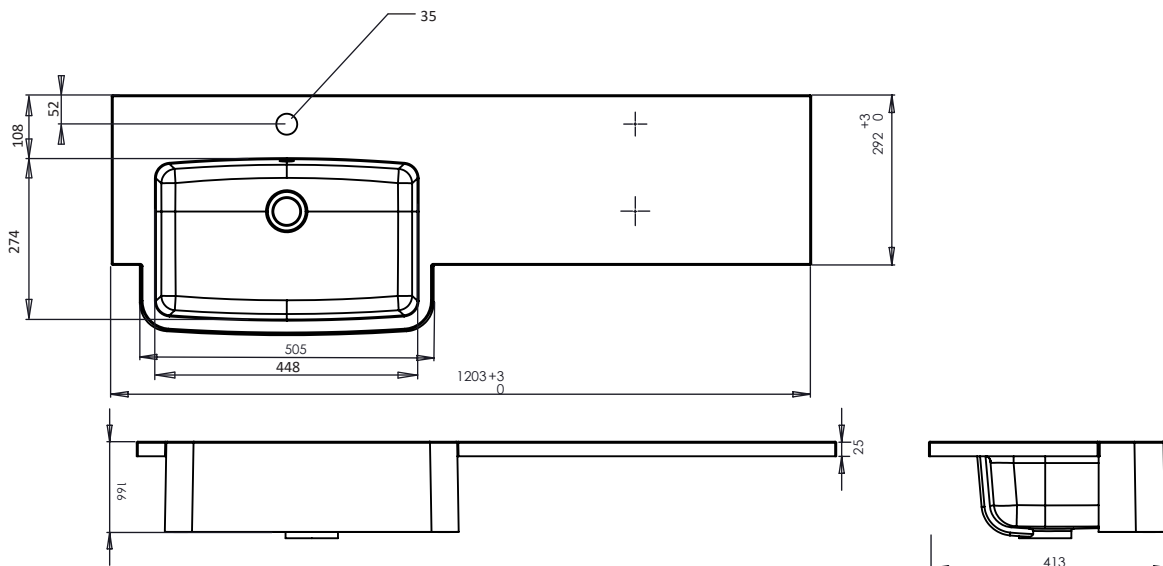

# Technical Data Sheet

Courier  
1200mm Isocast Basin Left Unit

**TAVISTOCK**  
inspiring bathrooms

| No. | Description               | Code    | Fixings Included | Gross Weight | Net Weight |
|-----|---------------------------|---------|------------------|--------------|------------|
| 1   | 1200MM Isocast Left Basin | CR1200L | YES              |              |            |

## Dimensions

Additional information

## FAQ's

**Internal Depth - 85mm**

Continuation sheet, title here

Additional information