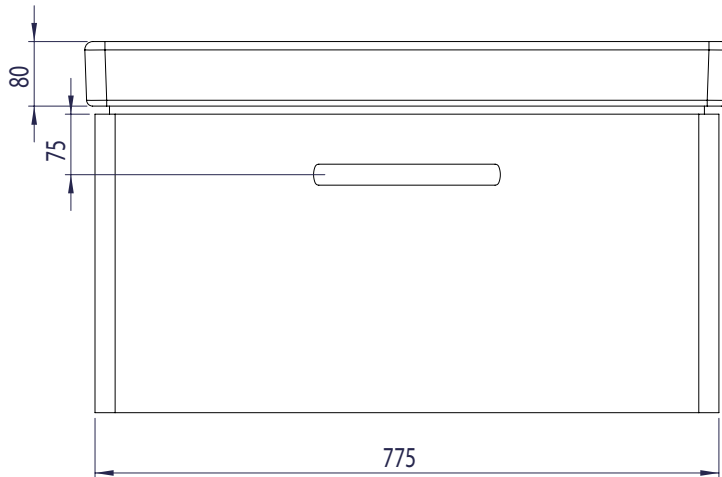

## COMPASS 800mm Wall Mounted Unit

Whats in the box: 1x CM800WX + Handle/Fixings

**TAVISTOCK**  
inspiring bathrooms

\*Reference basin TDS for further info

Diagrams not to scale  
All dimensions in mm  
tolerance of +/-5mm

### Materials

Carcass: 18mm MDF

Fascia Components: 25mm Painted MDF

\*\*Dimensions are subject to change, customers are advised to measure actual product before commencing installation.

\*\*\*Fixing point dimensions are for guidance only/the positions of wall fixing must be checked when product is received.