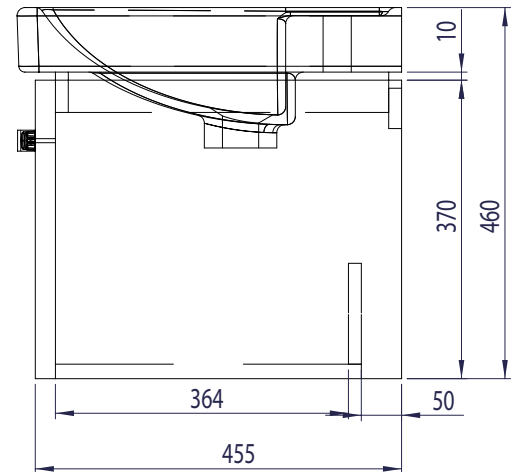

## COMPASS 800mm Wall Mounted Unit

Whats in the box: 1x CM800WX + Handle/Fixings

**TAVISTOCK**  
inspiring bathrooms

\*Reference basin TDS for further info

Diagrams not to scale  
All dimensions in mm  
tolerance of +/-5mm

### Materials

Carcass: 18mm MDF

Fascia Components: 25mm Painted MDF

\*\*Dimensions are subject to change, customers are advised to measure actual product before commencing installation.

\*\*\*Fixing point dimensions are for guidance only/the positions of wall fixing must be checked when product is received.