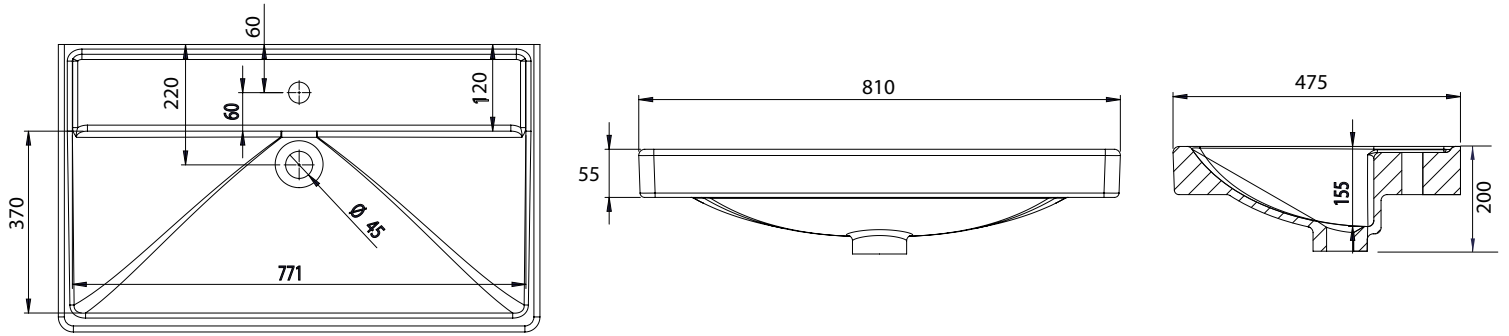

## COMPASS 800mm Ceramic Basin

Whats in the box: 1x CM800C

**TAVISTOCK**  
inspiring bathrooms

Diagrams not to scale  
All dimensions in mm  
tolerance of +/-5mm

### Materials

Basin: Ceramic

\*Dimensions are subject to change, customers are advised to measure actual product before commencing installation.

\*\*Fixing point dimensions are for guidance only/the positions of wall fixing must be checked when product is received.

### FAQs

Q: What is the maximum water depth of the basin?

A: 103mm up to the overflow.

Q: What is the internal depth?

A: The internal depth is 155mm.

Q: Whats is the width of the tapledge?

A: The tapledge is 120mm wide.

Q: What is the distance from the Taphole centre to Basin Waste?

A: 160mm