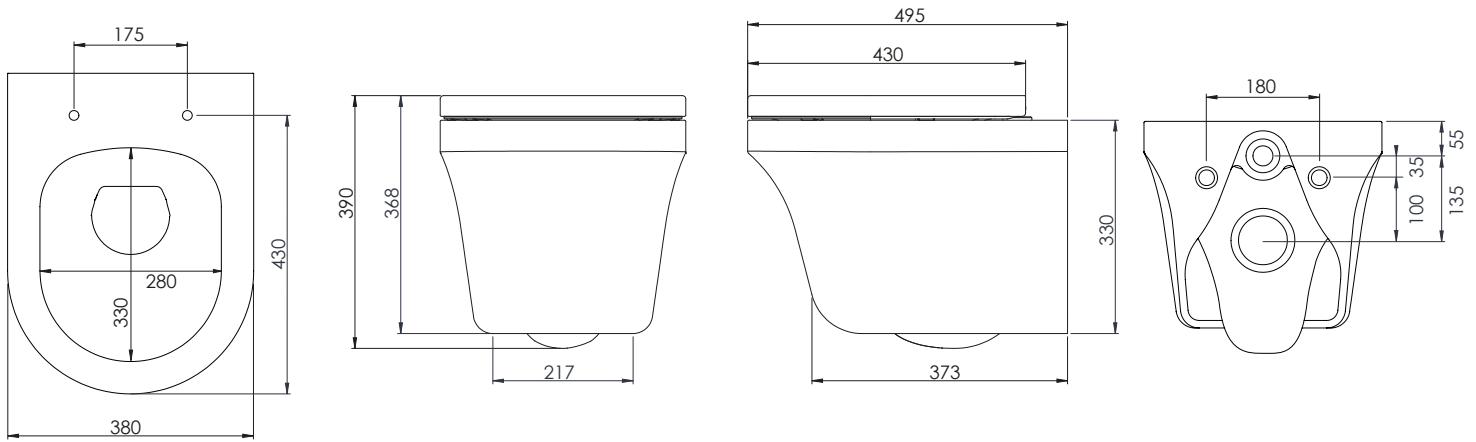

TECHNICAL DATA SHEET

Aerial Wall Hung WC - WH650S

TAVISTOCK

NO.	Description	Product Code	Fixings included	Gross Weight
1	Soft Close Toilet Seat	TS650S	YES	2.8KG
2	Wall Hung WC	WH650S	YES	24KG

Spares Codes

Wall Hung Pan Fixings - SPI8524

DIMENSIONS

DIAGRAMS NOT TO SCALE | ALL DIMENSIONS IN MM TOLERANCE OF ± 5MM
ALL PRODUCTS CONFORM TO BRITISH STANDARDS

*Dimensions are subject to change, customers are advised to measure actual product before commencing installation.

Q - Does the pan use Concealed fixings?

A - Yes, supplied with pan.

Q - How do I access the concealed fixings?

A - Concealed fixings are secured through the seat fixing holes before seat is assembled.

Key Dimensions Descriptions	Key Dimensions (mm)
Front to Back Footprint	340mm
Left to Right Footprint	230mm
Bowl Front to Back	330mm
Bowl Left to Right	280mm
Pan Height	330mm
Pan Overall front to Back	495mm